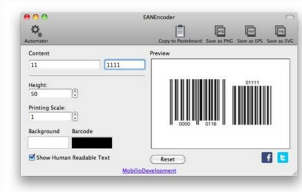

H	I	J	K	L	M	N	O
P	Q	R	S	T	U	V	W
X	Y	Z	/	\	/	-	-
a	b	c	d	e	f	g	
h	i	j	k	l	m	n	o